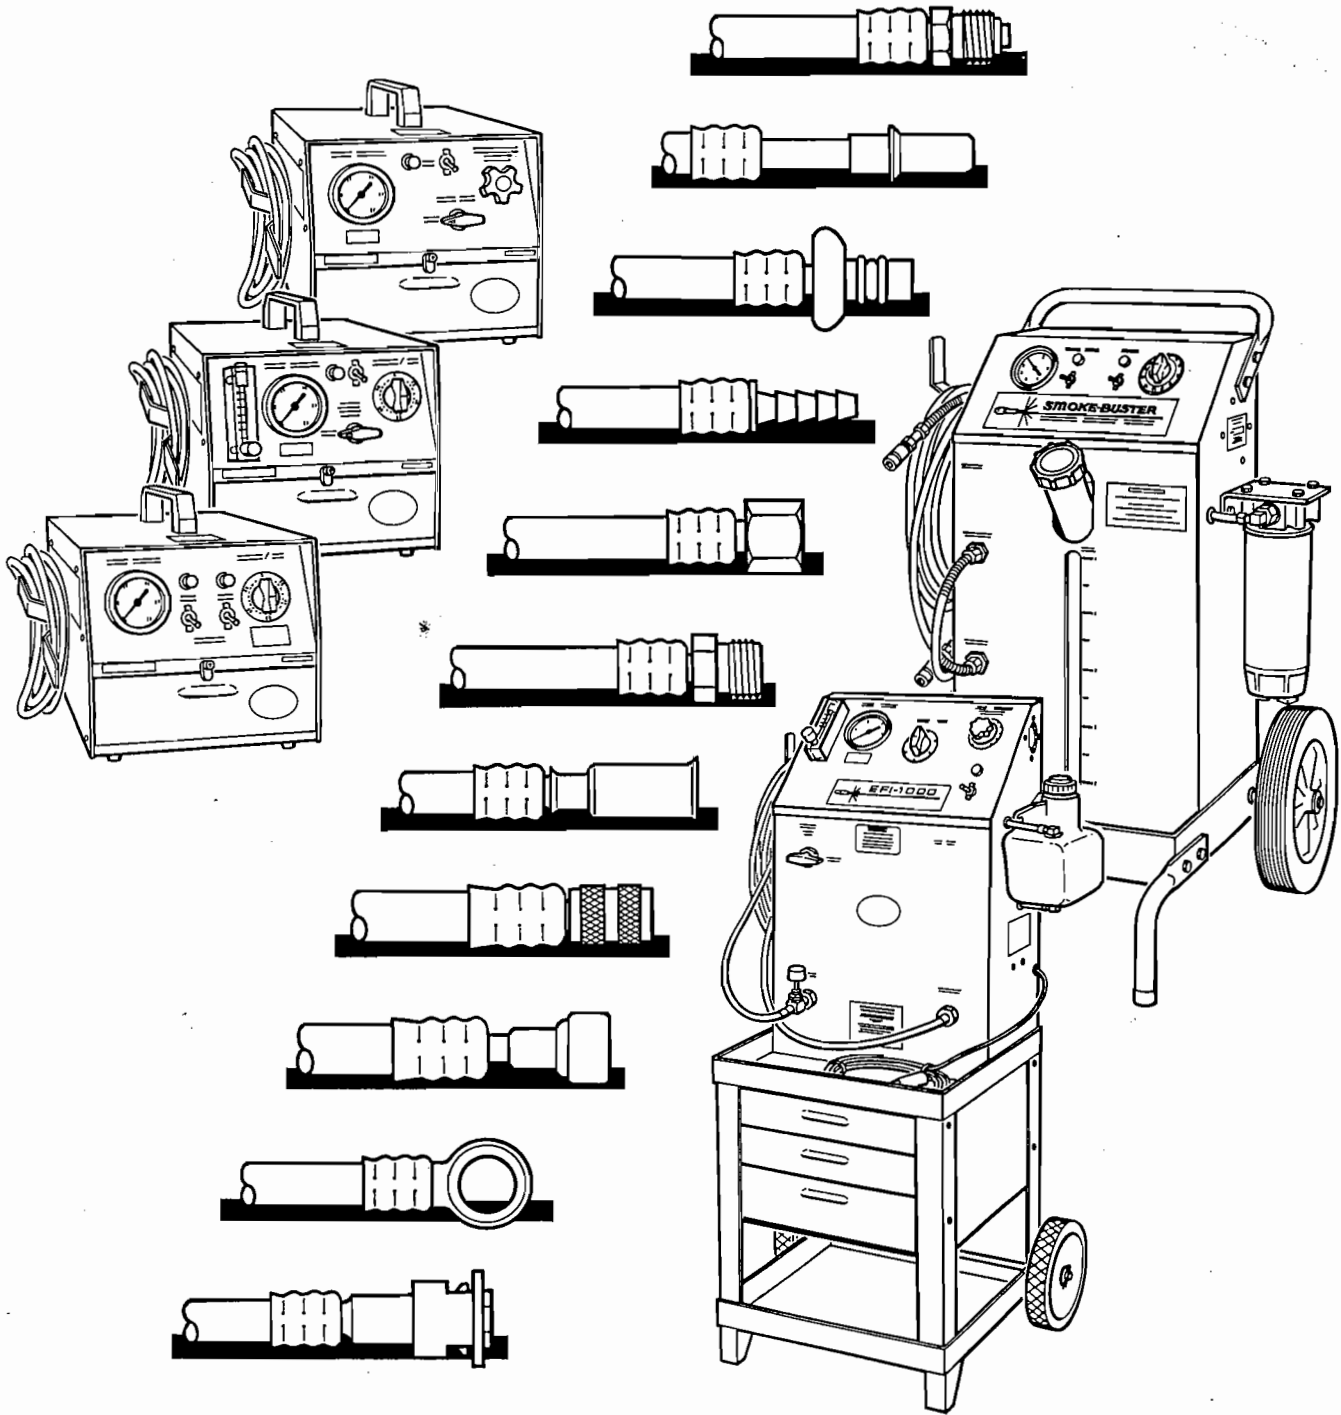

ADAPTER CATALOG

EFI-1000 EFI-888 EFI-800 D-1000 D-800

ADAPTER CATALOG

PART NO.	ILLUSTRATION	APPLICATION	DESCRIPTION
GA-001		Universal	Male Connector 1/4 (6mm) Barb
GA 002		Universal	Male Connector 5/16 (8mm) Barb
GA-003		Universal	Male Connector 3/8 (10mm) Barb
GA-004		Universal	Female Open End Hose 1/4 (6mm)
GA-005		Universal	Female Open End Hose 5/16 (8mm)
GA-006		Universal	Female Open End Hose 3/8 (10mm)
GA-007		Bosch & Asian	Closed Nut 12mm
GA-007-A		Bosch & Asian	Banjo Bolt (Long) 12mm
GA-007-B		Bosch & Asian	Banjo Bolt (Short) 12mm
GA-008		Miscellaneous Carburetors	Carburetor Fitting 5/16
GA-009		Miscellaneous Carburetor	Carburetor Fitting 3/8
GA-010		Bosch & Asian	Banjo Fitting 12mm